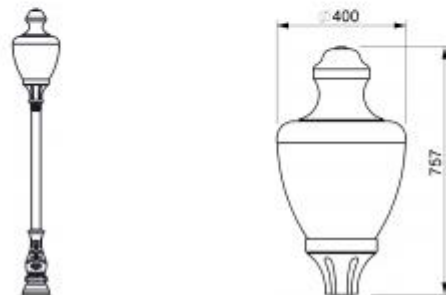

Typical Applications

- ✓ Amenity
- ✓ Exterior
- ✓ House Builder