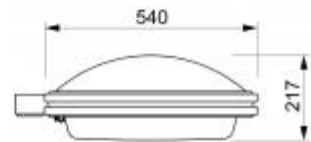

Typical Applications

- ✓ Carpark
- ✓ Street/Highway
- ✓ Amenity
- ✓ Exterior